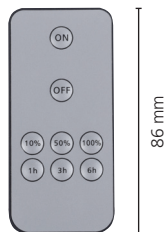

Überlappende
Montage möglich

Can be mounted
overlapping

86 mm

- 8153-15 AKKU-PUNTUA
- 8153-17 AKKU-PUNTUA
- 8153-60 AKKU-PUNTUA
- 8153-79 AKKU-PUNTUA
- 8153-95 AKKU-PUNTUA

LED-Board, 3000K, 1 x 1,3W, 180lm incl., $\varnothing$ 125lm incl., dimmbar*/dimmable*,
USB-C-Ladekabel ohne Netzteil/USB-C charging cable (no power supply unit),
handelsüblicher Akku (1 x 18650, 2200mAh, wechselbar)/
customary rechargeable battery (1 x 18650, 2200 mAh),
Ladezeit/Charging time 8 Std./h, Timer 1 Std./h, 3 Std./h, 6 Std./h, $\varnothing$ 250, $\vdash$ 65

*3-Stufendimmer/*3-stage dimmer: 100%, 50%, 10%