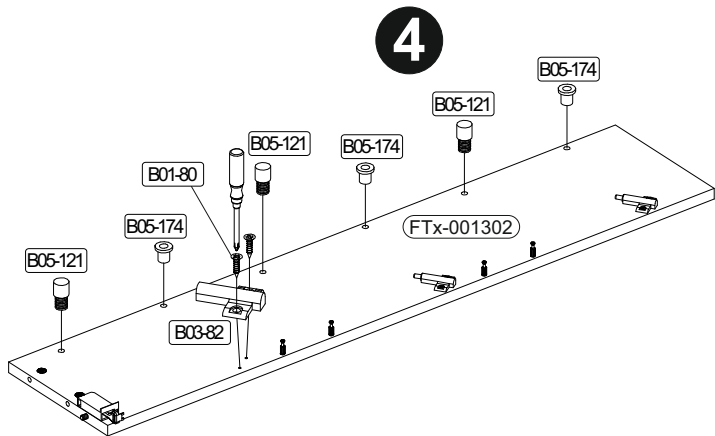

BT1-00458 Colli 1/1

B02-10	 12x ø15x12mm	B02-20	 12x	B02-103	 2x 8x30	B01-10	 4x 6,3x50	B01-200	 24x 6,3x13	B01-80	 30x 3,5x13
B08-40	 2x 5,8x65	B08-70	 2x ø8mm	B08-80	 1x						

BT1-00459 Colli 1/1

B06-425sg	 3x 100x15x22	B03-81	 6x	B03-82	 6x	B05-174	 6x	B05-178	 6x	B05-121	 6x
-----------	--	--------	---	--------	---	---------	---	---------	---	---------	---

BT1-00005 Colli 1/1

B02-173	 4x		B01-123	 8x 4,0x15
---------	---	---	---------	---

▶ SCAN ME

Colli 1/1

1

	B01-200		B01-80		B06-425sg		B05-178	
	24x	6,3x13	18x	3,5x13	3x	100x15x22	6x	

2

	B02-10		B02-20		B02-103		B05-121		B01-80	
	4x	ø15x12mm	8x		2x	8x30	6x		12x	3,5x13
					B03-81		B03-82		B05-174	
					6x		6x		6x	

1

2

6

7

8

	B01-10	
	4x	

9

	B02-173			B01-123	
	4x			8x	