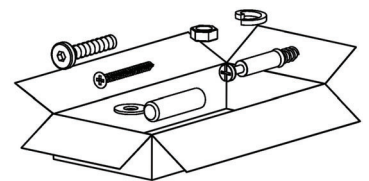

AN3227
1842x506x16mm

AN3229
1842x307x16mm

SH3818
1854x802x2mm

BOX 1/2

CA3932
823x352x30mm

BA2267
821x332x16mm

PI7602
787x315x16mm

BOX 2/2

1

2

3

Warning box containing a warning symbol, a crossed-out screw V45 (Ø10x50), and a correct screw V57 (Ø10x60).

4

5

6

7