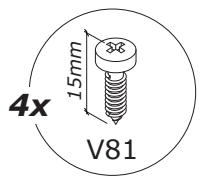

H54
x2

H2
x18

T134
x4

H113
x4

B23
x4

C66
x4

V5
x8

FI9385
1840x331x16mm

AN3227
1842x506x16mm

AN3229
1842x307x16mm

SH3818
1854x802x2mm

BOX 1/2

CA3932
823x352x30mm

BA2267
821x332x16mm

PI7602
787x315x16mm

BOX 2/2

1

2

3

Warning box containing a warning symbol, a crossed-out screw V45 (Ø10x50), and a correct screw V57 (Ø10x60).

4

5

6

7

12x

12x

12

13