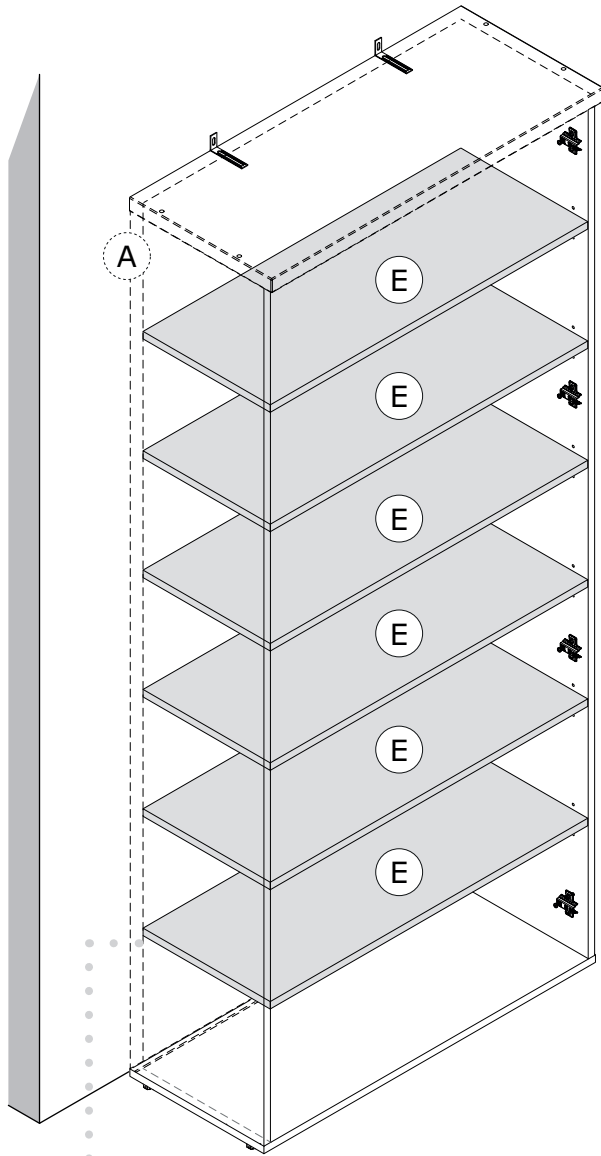

AN3227
1842x506x16mm

AN3229
1842x307x16mm

SH3818
1854x802x2mm

BOX 1/2

CA3932
823x352x30mm

BA2267
821x332x16mm

PI7602
787x315x16mm

BOX 2/2

1

2

3

Warning box containing a warning symbol, a crossed-out screw V45 (Ø10x50), and a correct screw V57 (Ø10x60).

4

5

6

7

12x

12x

12

13