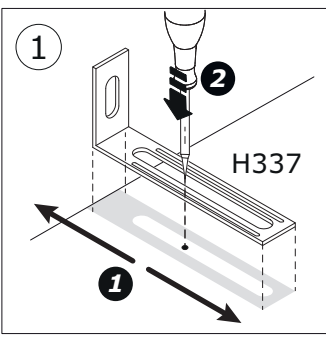

AN3227
1842x506x16mm

AN3229
1842x307x16mm

SH3818
1854x802x2mm

BOX 1/2

CA3932
823x352x30mm

BA2267
821x332x16mm

PI7602
787x315x16mm

BOX 2/2

1

2

3

Warning box containing a warning symbol, a crossed-out screw V45 (Ø10x50), and a correct screw V57 (Ø10x60).

4

5

6

7

12x

12x

12

13