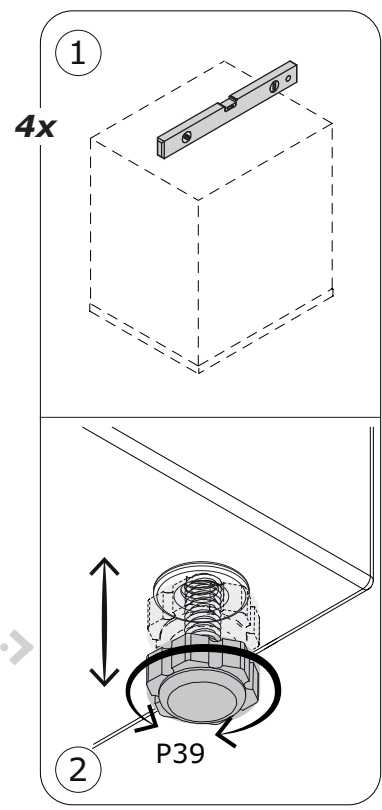

AN3227
1842x506x16mm

AN3229
1842x307x16mm

SH3818
1854x802x2mm

BOX 1/2

CA3932
823x352x30mm

BA2267
821x332x16mm

PI7602
787x315x16mm

BOX 2/2

1

2

3

Warning box containing a warning symbol, a crossed-out screw V45 (Ø10x50), and a correct screw V57 (Ø10x60).

4

5

6

7

12x

12x

12

13