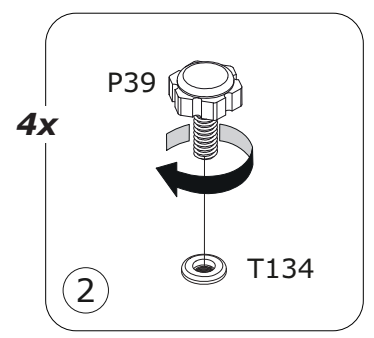

AN3227
1842x506x16mm

AN3229
1842x307x16mm

SH3818
1854x802x2mm

BOX 1/2

CA3932
823x352x30mm

BA2267
821x332x16mm

PI7602
787x315x16mm

BOX 2/2

1

2

3

Warning box containing a warning symbol, a crossed-out screw V45 (Ø10x50), and a correct screw V57 (Ø10x60).

4

5

6

7