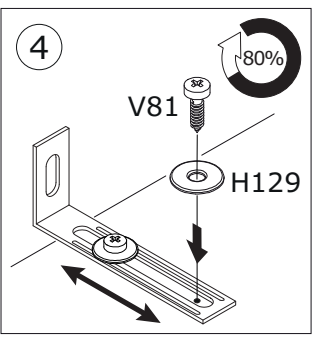

AN3227
1842x506x16mm

AN3229
1842x307x16mm

SH3818
1854x802x2mm

BOX 1/2

CA3932
823x352x30mm

BA2267
821x332x16mm

PI7602
787x315x16mm

BOX 2/2

1

2

3

Warning box containing a warning symbol, a crossed-out screw V45 (Ø10x50), and a correct screw V57 (Ø10x60).

4

5

6

7

12x

12x

12

13