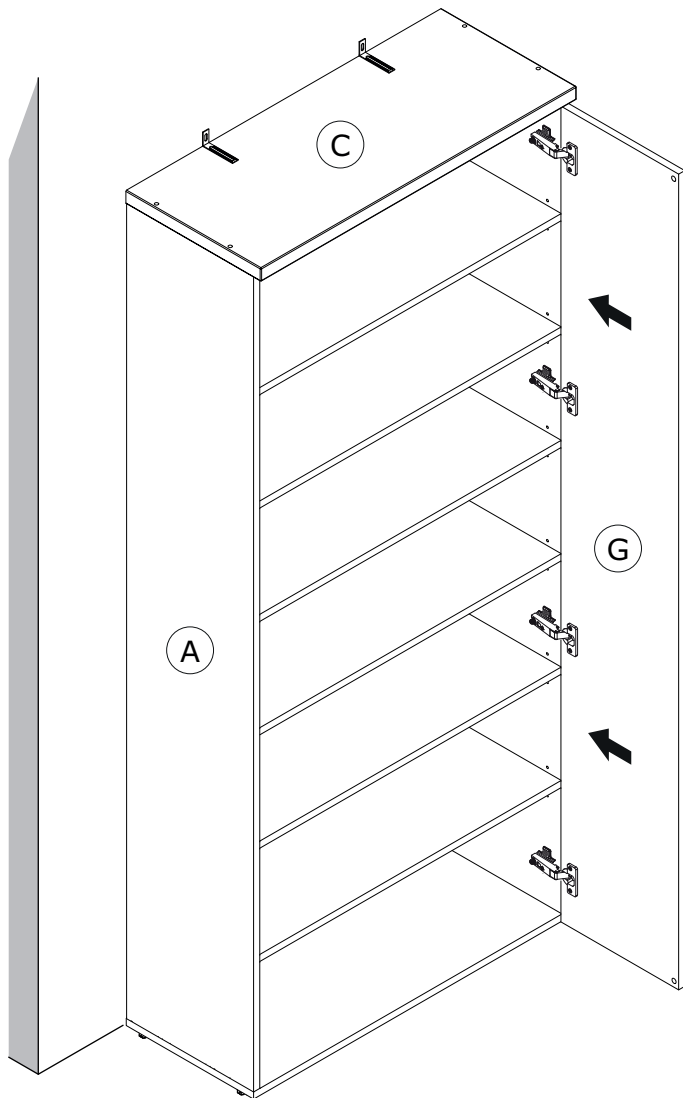

AN3227
1842x506x16mm

AN3229
1842x307x16mm

SH3818
1854x802x2mm

BOX 1/2

CA3932
823x352x30mm

BA2267
821x332x16mm

PI7602
787x315x16mm

BOX 2/2

1

2

3

Warning box containing a warning symbol, a crossed-out screw V45 (Ø10x50), and a correct screw V57 (Ø10x60).

4

5

6

7

12x

12x

12

13