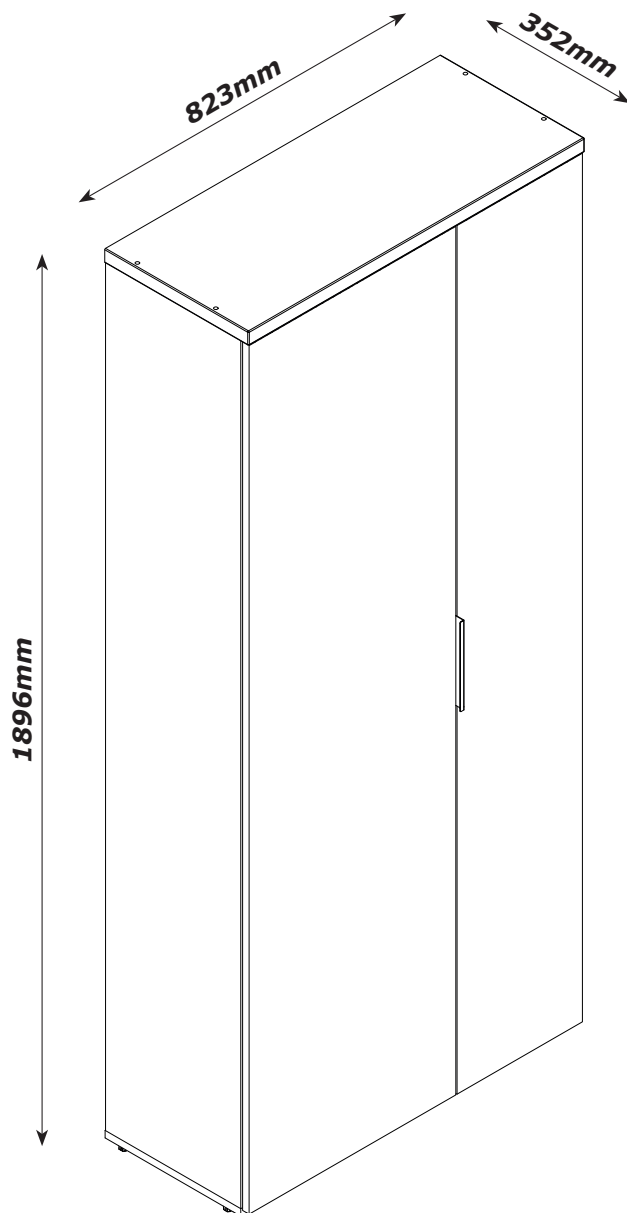

AR4751K64904

QF5860

MADE IN ITALY
Produced by COMPOSAD srl, Via Lombardia 29, 46019 Viadana (MN) ITALY