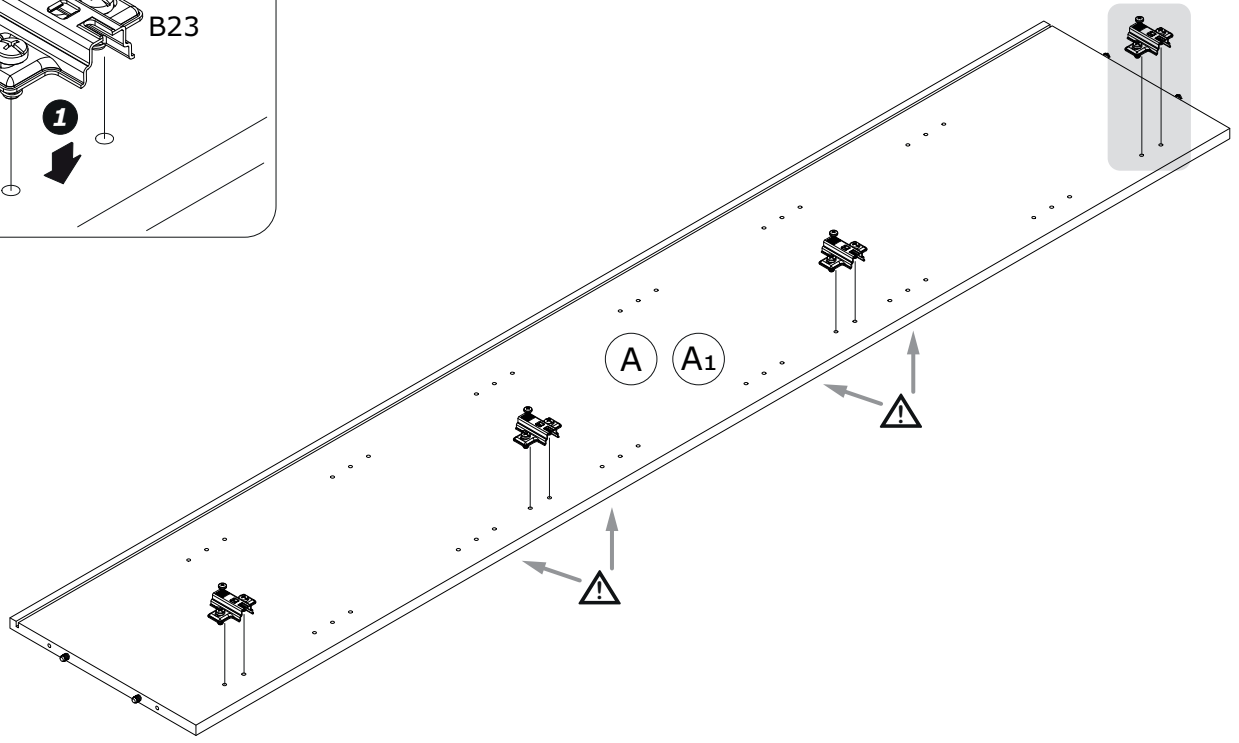

AN3227
1842x506x16mm

AN3229
1842x307x16mm

SH3818
1854x802x2mm

BOX 1/2

CA3932
823x352x30mm

BA2267
821x332x16mm

PI7602
787x315x16mm

BOX 2/2

1

2

3

Warning box containing a warning symbol, a crossed-out screw V45 (Ø10x50), and a correct screw V57 (Ø10x60).

4

5

6

7