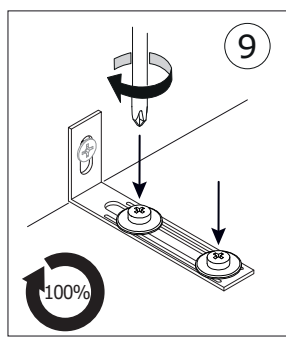

AN3227
1842x506x16mm

AN3229
1842x307x16mm

SH3818
1854x802x2mm

BOX 1/2

CA3932
823x352x30mm

BA2267
821x332x16mm

PI7602
787x315x16mm

BOX 2/2

1

2

3

Warning box containing a warning symbol, a crossed-out screw V45 (Ø10x50), and a correct screw V57 (Ø10x60).

4

5

6

7