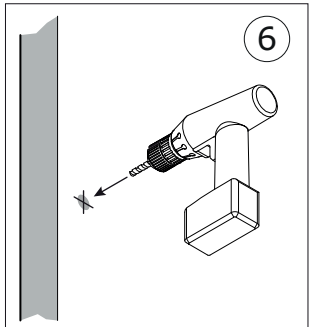

AN3227
1842x506x16mm

AN3229
1842x307x16mm

SH3818
1854x802x2mm

BOX 1/2

CA3932
823x352x30mm

BA2267
821x332x16mm

PI7602
787x315x16mm

BOX 2/2

1

2

3

Warning box containing a warning symbol, a crossed-out screw V45 (Ø10x50), and a correct screw V57 (Ø10x60).

4

5

6

7