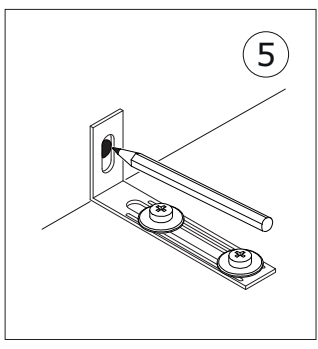

AN3227
1842x506x16mm

AN3229
1842x307x16mm

SH3818
1854x802x2mm

BOX 1/2

CA3932
823x352x30mm

BA2267
821x332x16mm

PI7602
787x315x16mm

BOX 2/2

1

2

3

Warning box containing a warning symbol, a crossed-out screw V45 (Ø10x50), and a correct screw V57 (Ø10x60).

4

5

6

7