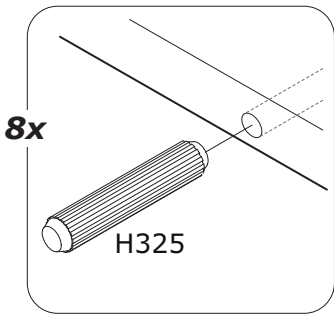

AN3227
1842x506x16mm

AN3229
1842x307x16mm

SH3818
1854x802x2mm

BOX 1/2

CA3932
823x352x30mm

BA2267
821x332x16mm

PI7602
787x315x16mm

BOX 2/2

1

2

3

Warning box containing a warning symbol, a crossed-out screw V45 (Ø10x50), and a correct screw V57 (Ø10x60).

4

5

6

7