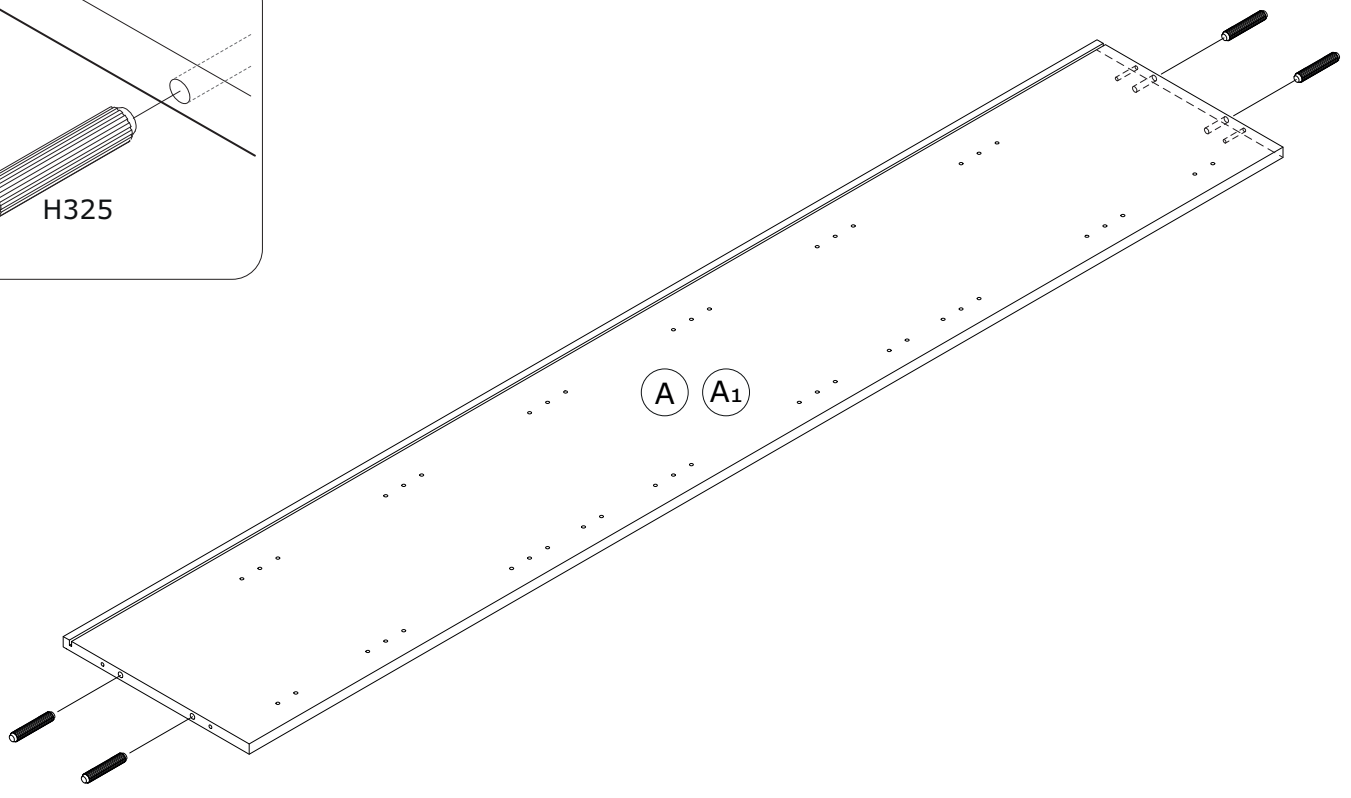

AN3227
1842x506x16mm

AN3229
1842x307x16mm

SH3818
1854x802x2mm

BOX 1/2

CA3932
823x352x30mm

BA2267
821x332x16mm

PI7602
787x315x16mm

BOX 2/2

1

2

3

Warning box containing a warning symbol, a crossed-out screw V45 (Ø10x50), and a correct screw V57 (Ø10x60).

4

5

6

7