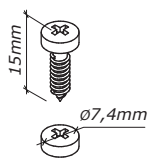

V57
x4

V45
x4

H337
x2

R40
x24

H129
x4

P39
x4

V81
x4

V5
x20

H54
x2

H2
x18

T134
x4

H113
x4

B23
x4

C66
x4

V5
x8

FI9385
1840x331x16mm

AN3227
1842x506x16mm

AN3229
1842x307x16mm

SH3818
1854x802x2mm

BOX 1/2

CA3932
823x352x30mm

BA2267
821x332x16mm

PI7602
787x315x16mm

BOX 2/2

1

2

3

Warning box containing a warning symbol, a crossed-out screw V45 (Ø10x50), and a correct screw V57 (Ø10x60).

4

5

6

7