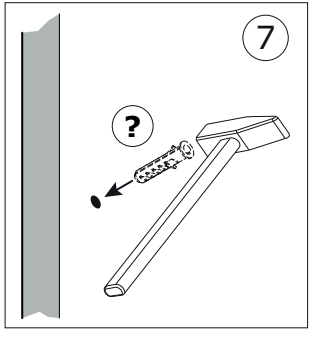

AN3227
1842x506x16mm

AN3229
1842x307x16mm

SH3818
1854x802x2mm

BOX 1/2

CA3932
823x352x30mm

BA2267
821x332x16mm

PI7602
787x315x16mm

BOX 2/2

1

2

3

Warning box containing a warning symbol, a crossed-out screw V45 (Ø10x50), and a correct screw V57 (Ø10x60).

4

5

6

7