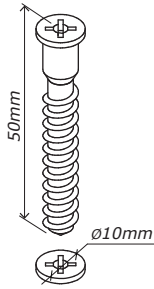

V57
x4

V45
x4

H337
x2

R40
x24

H129
x4

P39
x4

V81
x4

V5
x20

H54
x2

H2
x18

T134
x4

H113
x4

B23
x4

C66
x4

V5
x8

FI9385
1840x331x16mm

AN3227
1842x506x16mm

AN3229
1842x307x16mm

SH3818
1854x802x2mm

BOX 1/2

CA3932
823x352x30mm

BA2267
821x332x16mm

PI7602
787x315x16mm

BOX 2/2

1

2

3

Warning box containing a warning symbol, a crossed-out screw V45 (Ø10x50), and a correct screw V57 (Ø10x60).

4

5

6

7