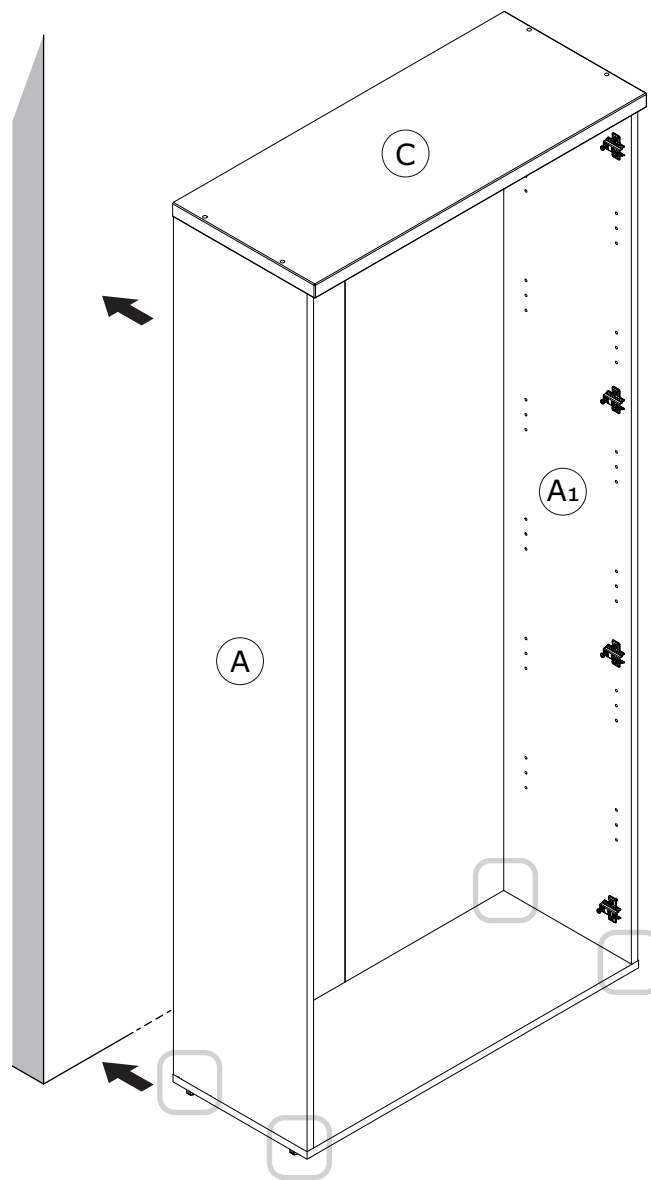

AN3227
1842x506x16mm

AN3229
1842x307x16mm

SH3818
1854x802x2mm

BOX 1/2

CA3932
823x352x30mm

BA2267
821x332x16mm

PI7602
787x315x16mm

BOX 2/2

1

2

3

Warning box containing a warning symbol, a crossed-out screw V45 (Ø10x50), and a correct screw V57 (Ø10x60).

4

5

6

7

12x

12x

12

13