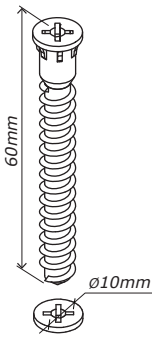

V57
x4

V45
x4

H337
x2

R40
x24

H129
x4

P39
x4

V81
x4

V5
x20

H54
x2

H2
x18

T134
x4

H113
x4

B23
x4

C66
x4

V5
x8

FI9385
1840x331x16mm

AN3227
1842x506x16mm

AN3229
1842x307x16mm

SH3818
1854x802x2mm

BOX 1/2

CA3932
823x352x30mm

BA2267
821x332x16mm

PI7602
787x315x16mm

BOX 2/2

1

2

3

Warning box containing a warning symbol, a crossed-out screw V45 (Ø10x50), and a correct screw V57 (Ø10x60).

4

5

6

7