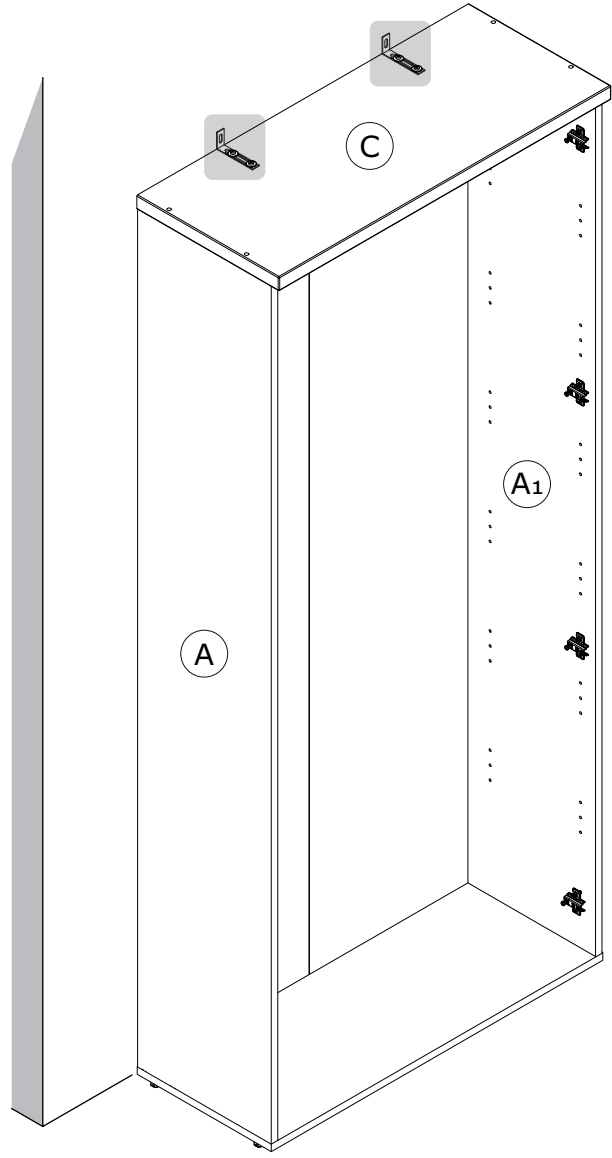

AN3227
1842x506x16mm

AN3229
1842x307x16mm

SH3818
1854x802x2mm

BOX 1/2

CA3932
823x352x30mm

BA2267
821x332x16mm

PI7602
787x315x16mm

BOX 2/2

1

2

3

Warning box containing a warning symbol, a crossed-out screw V45 (Ø10x50), and a correct screw V57 (Ø10x60).

4

5

6

7

12x

12x

12

13