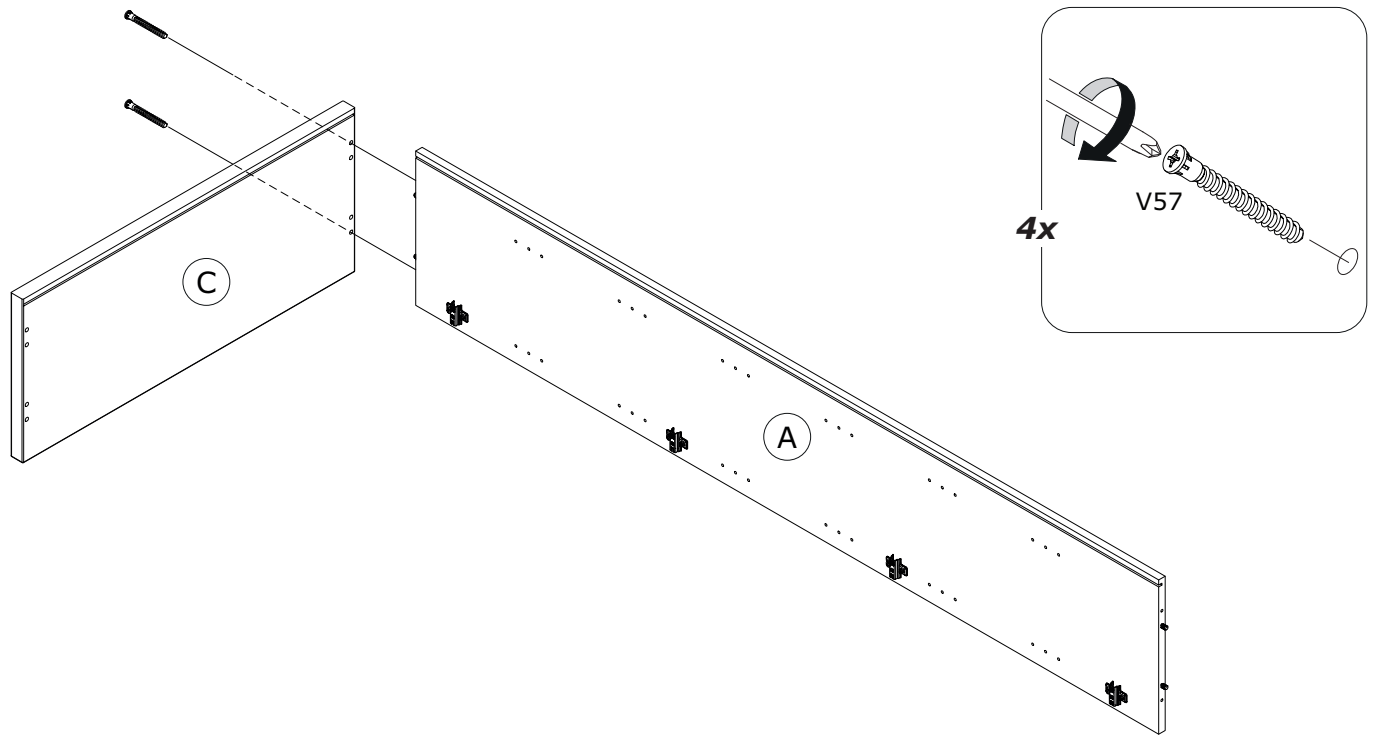

AN3227
1842x506x16mm

AN3229
1842x307x16mm

SH3818
1854x802x2mm

BOX 1/2

CA3932
823x352x30mm

BA2267
821x332x16mm

PI7602
787x315x16mm

BOX 2/2

1

2

3

Warning box containing a warning symbol, a crossed-out screw V45 (Ø10x50), and a correct screw V57 (Ø10x60).

4

5

6

7