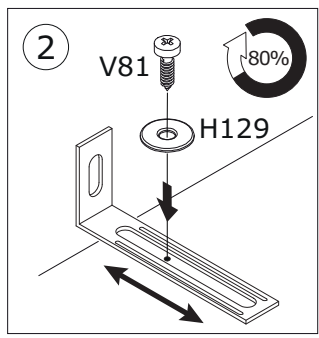

AN3227
1842x506x16mm

AN3229
1842x307x16mm

SH3818
1854x802x2mm

BOX 1/2

CA3932
823x352x30mm

BA2267
821x332x16mm

PI7602
787x315x16mm

BOX 2/2

1

2

3

Warning box containing a warning symbol, a crossed-out screw V45 (Ø10x50), and a correct screw V57 (Ø10x60).

4

5

6

7

12x

12x

12

13