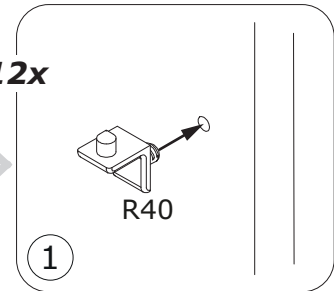

AN3227
1842x506x16mm

AN3229
1842x307x16mm

SH3818
1854x802x2mm

BOX 1/2

CA3932
823x352x30mm

BA2267
821x332x16mm

PI7602
787x315x16mm

BOX 2/2

1

2

3

Warning box containing a warning symbol, a crossed-out screw V45 (Ø10x50), and a correct screw V57 (Ø10x60).

4

5

6

7

12x

12x

12

13