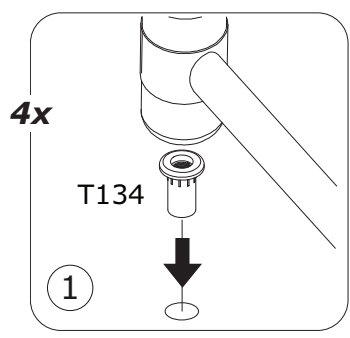

AN3227
1842x506x16mm

AN3229
1842x307x16mm

SH3818
1854x802x2mm

BOX 1/2

CA3932
823x352x30mm

BA2267
821x332x16mm

PI7602
787x315x16mm

BOX 2/2

1

2

3

Warning box containing a warning symbol, a crossed-out screw V45 (Ø10x50), and a correct screw V57 (Ø10x60).

4

5

6

7

12x

12x

12

13