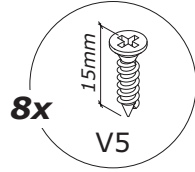

AN3227
1842x506x16mm

AN3229
1842x307x16mm

SH3818
1854x802x2mm

BOX 1/2

CA3932
823x352x30mm

BA2267
821x332x16mm

PI7602
787x315x16mm

BOX 2/2

1

2

3

Warning box containing a warning symbol, a crossed-out screw V45 (Ø10x50), and a correct screw V57 (Ø10x60).

4

5

6

7

12x

12x

12

13