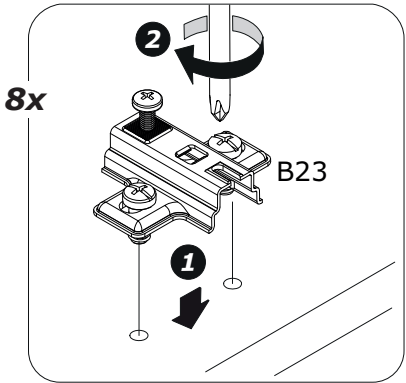

AN3227
1842x506x16mm

AN3229
1842x307x16mm

SH3818
1854x802x2mm

BOX 1/2

CA3932
823x352x30mm

BA2267
821x332x16mm

PI7602
787x315x16mm

BOX 2/2

1

2

3

Warning box containing a warning symbol, a crossed-out screw V45 (Ø10x50), and a correct screw V57 (Ø10x60).

4

5

6

7