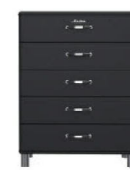

Shadow black - 566