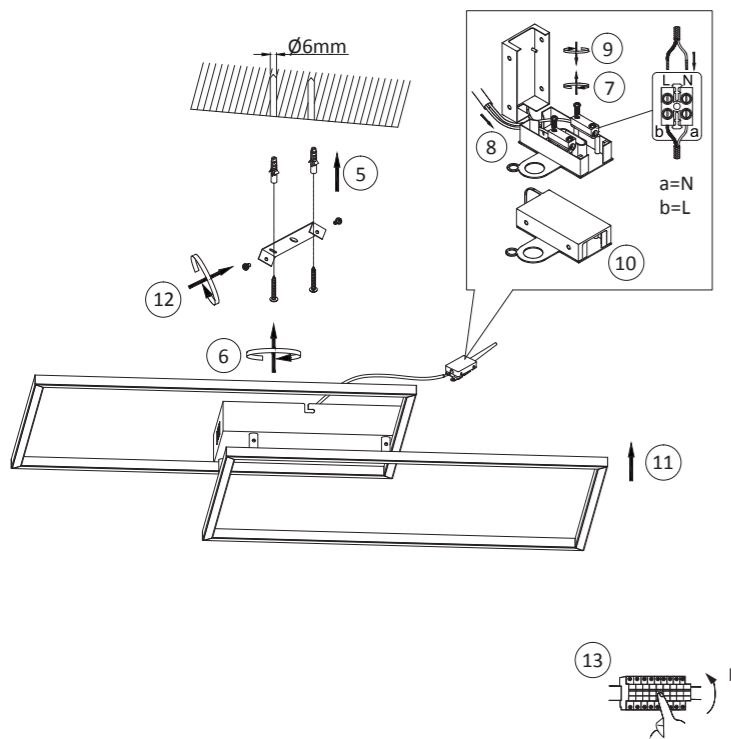

DE

Anleitung für die Fernbedienung

1. Ein/Aus
2. Farbtemperatur ändern
3. Nachtlicht (gelb 5%)
4. Leuchte nach 1 Minute ausschalten
5. Erhöhen der Farbtemperatur
6. Reduzieren der Farbtemperatur
7. Hochdimmen der Helligkeit
  Kurzes Drücken: maximale Helligkeit
8. Reduzieren der Helligkeit
  Kurzes Drücken: minimale Helligkeit

Technische Daten

Betriebsspannung:	3V DC
Betriebsstrom:	<15mA
Reichweite der Fernbedienung:	>6m
Fernbedienung:	Infrarot
Batterie:	2x 1,5V AAA

GB

Remote Control Instructions

1. On / Off
2. Change color temperature
3. Night light (yellow 5%)
4. Turn off the light after 1 minute
5. Increase color temperature
6. Reduce color temperature
7. Dim up the brightness (max. 100%)
  Short press: max. brightness
8. Dim down the brightness (min. 5%)
  Short press: min. brightness

Specifications

Operation voltage:	3V DC
Operation current:	<15mA
Remote distance:	>6m
Remote Control:	Infrared
Battery:	2x 1,5V AAA