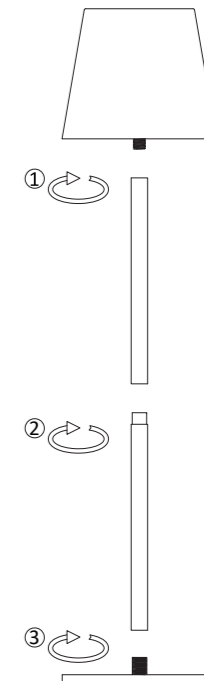

< 0,5 s

999229/999534/  
999535

3.7V/5200mAh

LED 1x LED-Board 5V DC/3W

1x

Type C

AN/AUS

>4s (10%-100%)