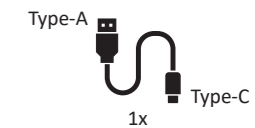

900244/900243/900245/900246

5V/3000mAh

LED 1x LED-Board 5V DC/1,5W