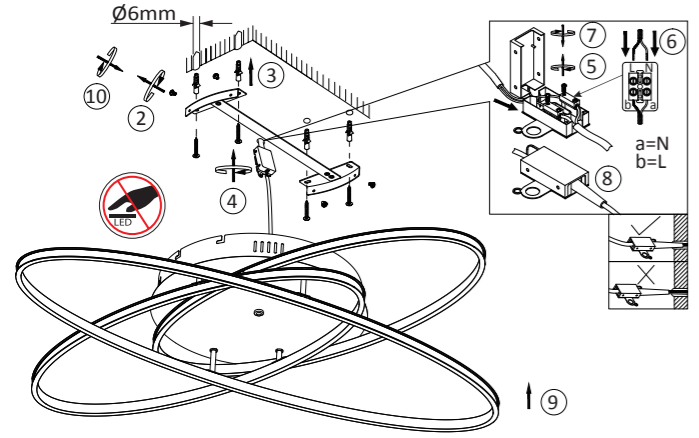

LED 17 W / 22,1 W
2.125 lm / 2.750 lm
62,5 W
2.400 lm
t 25.000 h
T_k 2.700 - 5.000 K
15.000 x
< 0,5 s

996161

	230V / 50Hz~
LED	2x LED-Board 24 DC/ 17 W
LED	1x LED-Board 24 DC/ 22,1 W