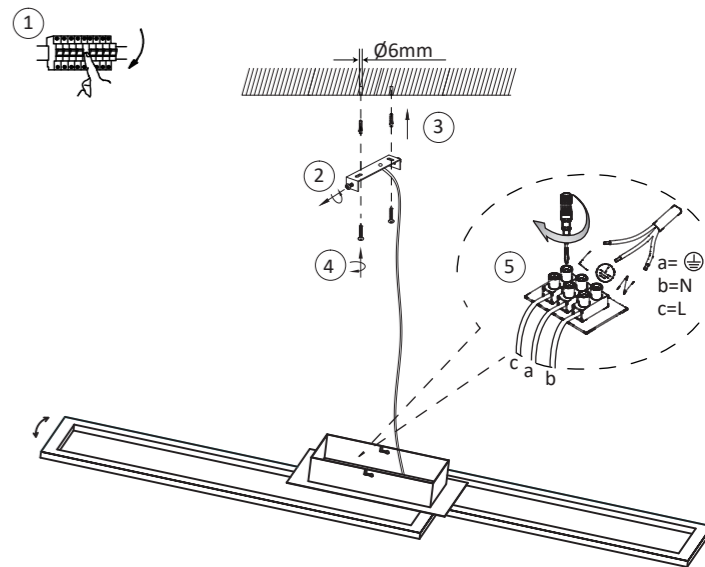

DE

DE Dieses Produkt enthält eine Lichtquelle der Energieeffizienzklasse <F>.

GB This product contains a light source of energy efficiency class <F>.

FR Ce produit comprend une source de lumière de classe d'efficacité énergétique <F>

ES Este producto contiene una fuente de luz de la clase de eficiencia energética <F>.

HR Ovaj proizvod sadrži izvor svjetlosti energetskeg razreda <F>.

HU Ez a termék <F> energiahatékonysági osztályba tartozó fényforrást tartalmaz.

IT Questo prodotto contiene una sorgente luminosa della classe di efficienza energetica <F>.

NL Dit product bevat een lichtbron van energie-efficiëntieklasse <F>.

GB

FR

ES

HR

HU

IT

NL

998197

230V / 50Hz~

LED 1x LED-Board 360V DC/36 W

LED 36 W
4.200 lm

40 W
2.200 lm

t 20.000 h

T_K 3.000 K

15.000 x

< 0,5 s