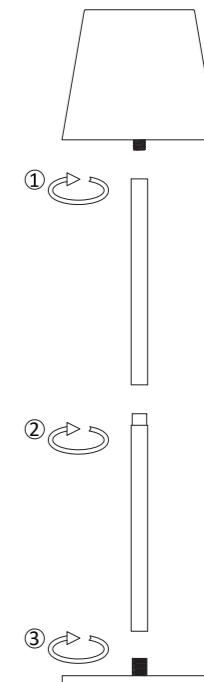

15.000 x

< 0,5 s

999236

3.7V/5200mAh

LED 1x LED-Board 5V DC/3W

1x

Type C

AN/AUS