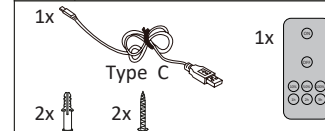

LED 1,0 W
160 lm
1,0 W
100 lm
t 25.000 h
T_k 3.000 K
15.000 x
< 0,5 s

837248/837249
837250/837578

3,7V/2200mAh

LED 1x LED Board 3,7V DC/1,0W